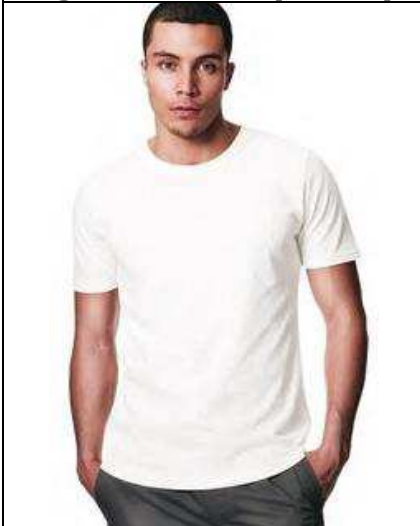

Shirts

Designs

The following Prints can be applied on any t-shirt we offer, usually on the **front** but other locations are also possible. Prints are done in **white** for dark shirts or **black** on light-colored shirts. Special requests are also possible on request.

Male

Tshirts short sleeve

Organic Cotton (100%)

In Stock: S, M; L XL in Black, White, Aqua

Recycled Polyester (50%) & Organic Cotton (50%)

In Stock: S, M; L in Heather charcoal

Bamboo (70%) & Organic Cotton (30%)

STYLE N45

**MEN'S
BAMBOO JERSEY
T-SHIRT**

FABRIC

70% VISKOSE (Bamboo Viskose)
30% ORGANIC COTTON
JERSEY 150 G/4.4 OZ.

SIZES
SMALL
MEDIUM
LARGE
X-LARGE

- WHITE
- BLACK
- LEAF GREEN
- MOSS
- CHARCOAL
- BITTER CHOCOLATE
- RED